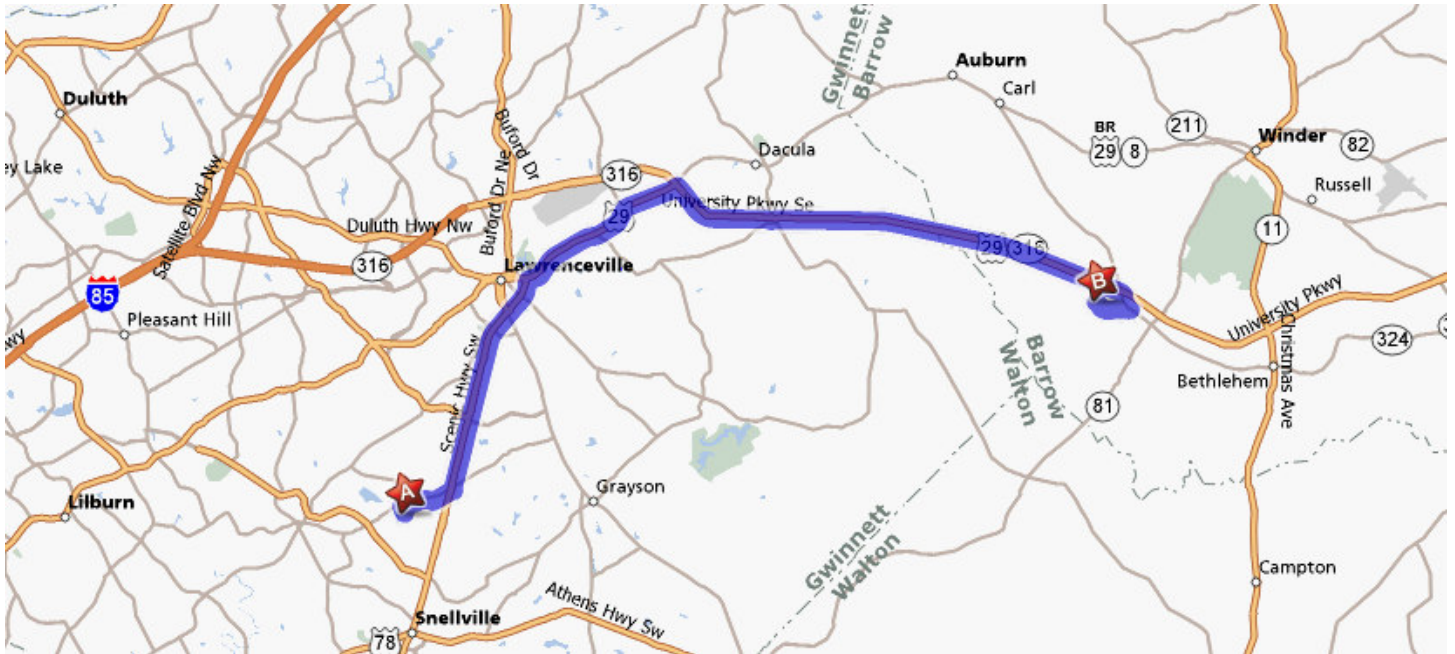

Appalachee High School

940 Haymon Morris Rd.

Winder, GA 30680

Start at 1250 Dogwood Rd. Snellville

1. Head northwest on Dogwood Rd SW toward Webb Gin House Rd SW - 0.2 mi
2. Turn right at Webb Gin House Rd SW - 2.2 mi
3. Turn left at Scenic Hwy SW N - 4.4 mi
4. Turn right at E Crogan St SE/US-29/Winder Hwy NE/Winder Hwy SE
- Continue to follow US-29/Winder Hwy NE/Winder Hwy SE - 3.6 mi
5. Turn right at GA-316 E/University Pkwy SE/US-29 N - 9.6 mi
6. Turn slight right onto Carl-Bethlehem Rd/Ga 324 - .4 mi
7. Turn right onto Haymon Morris Rd. - .8 mi

Total Time: 25 minutes Total Distance: 20.06 miles